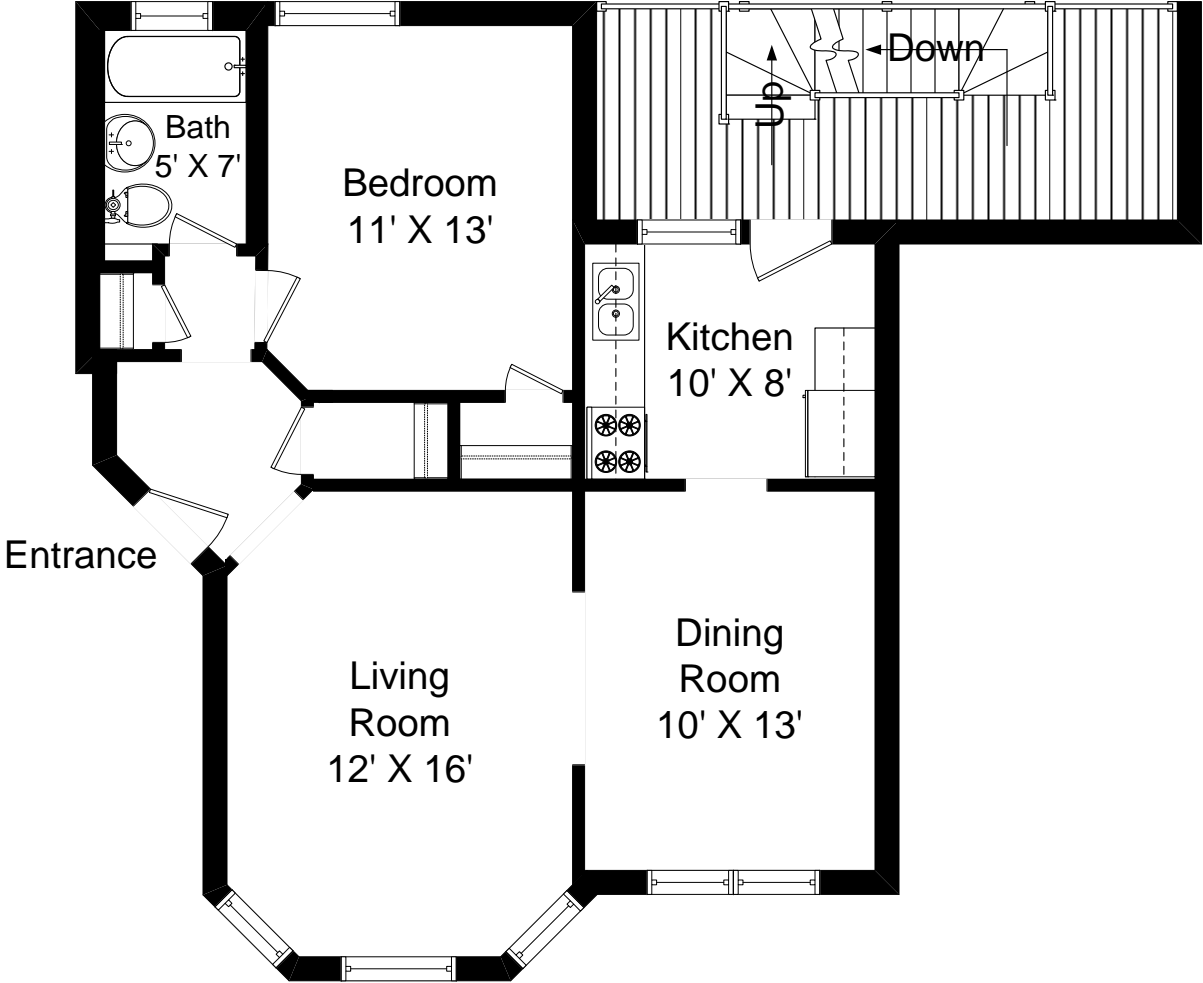

7510 NORTH EASTLAKE TERRACE
UNIT 1E

680 SQUARE FEET

COURTYARD

COURTYARD