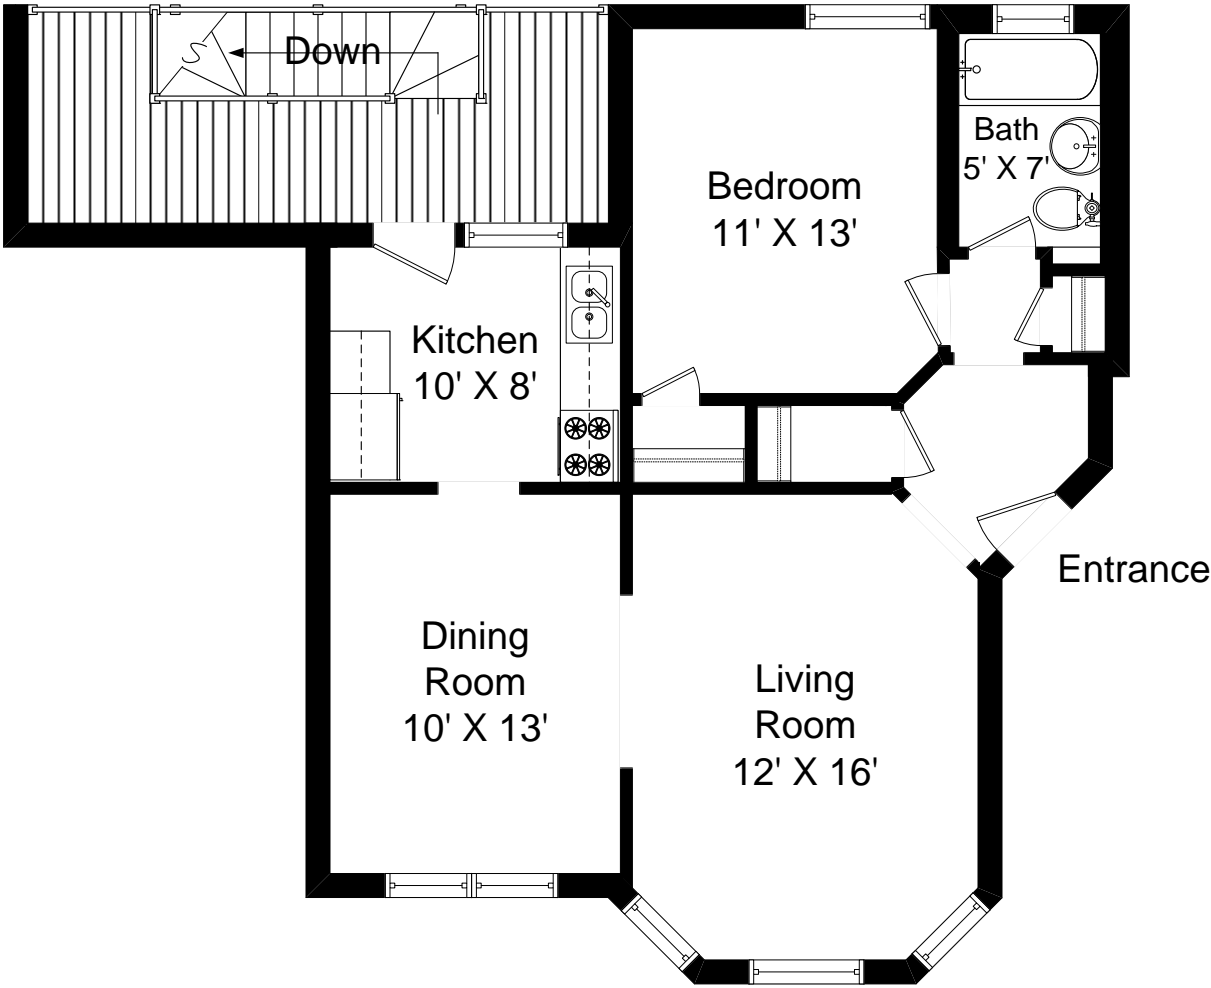

7512 NORTH EASTLAKE TERRACE
UNIT 3W

680 SQUARE FEET

COURTYARD

COURTYARD