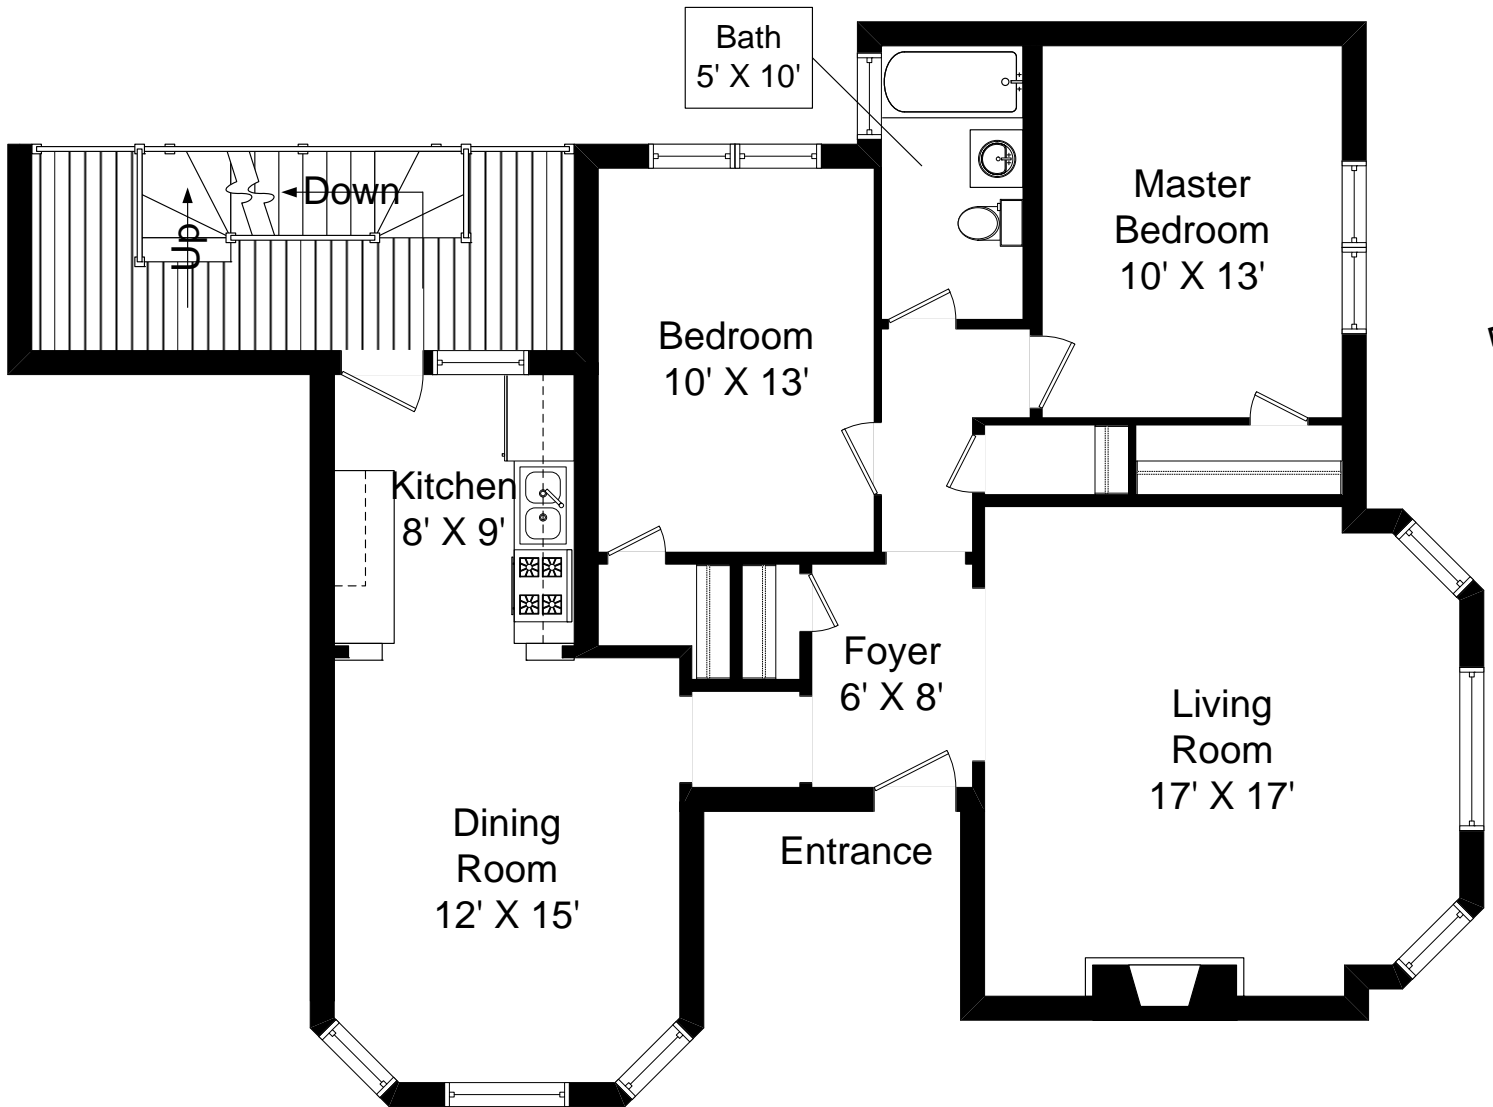

7514 NORTH EASTLAKE TERRACE
UNIT 2

1019 SQUARE FEET

COURTYARD

COURTYARD