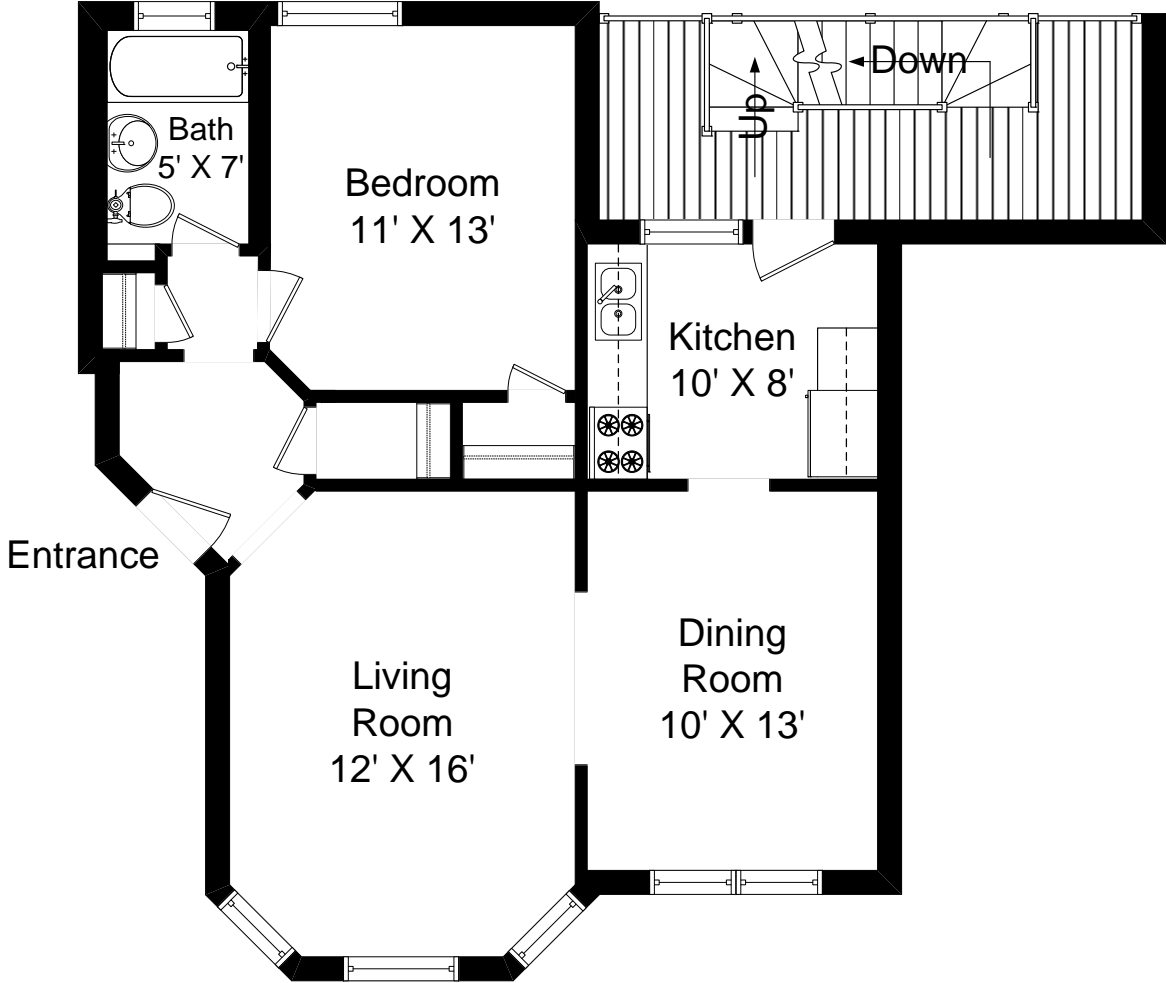

COURTYARD

7512 NORTH EASTLAKE TERRACE
UNIT 3W

680 SQUARE FEET

COURTYARD

COURTYARD

7512 NORTH EASTLAKE TERRACE
UNIT 1E

680 SQUARE FEET

COURTYARD

COURTYARD

7512 NORTH EASTLAKE TERRACE
UNIT 2E

680 SQUARE FEET

COURTYARD

COURTYARD

7512 NORTH EASTLAKE TERRACE
UNIT 3E

680 SQUARE FEET

COURTYARD

COURTYARD

7514 NORTH EASTLAKE TERRACE
UNIT 1

1019 SQUARE FEET

COURTYARD

EASTLAKE TERRACE

COURTYARD

7514 NORTH EASTLAKE TERRACE
UNIT 2

1019 SQUARE FEET