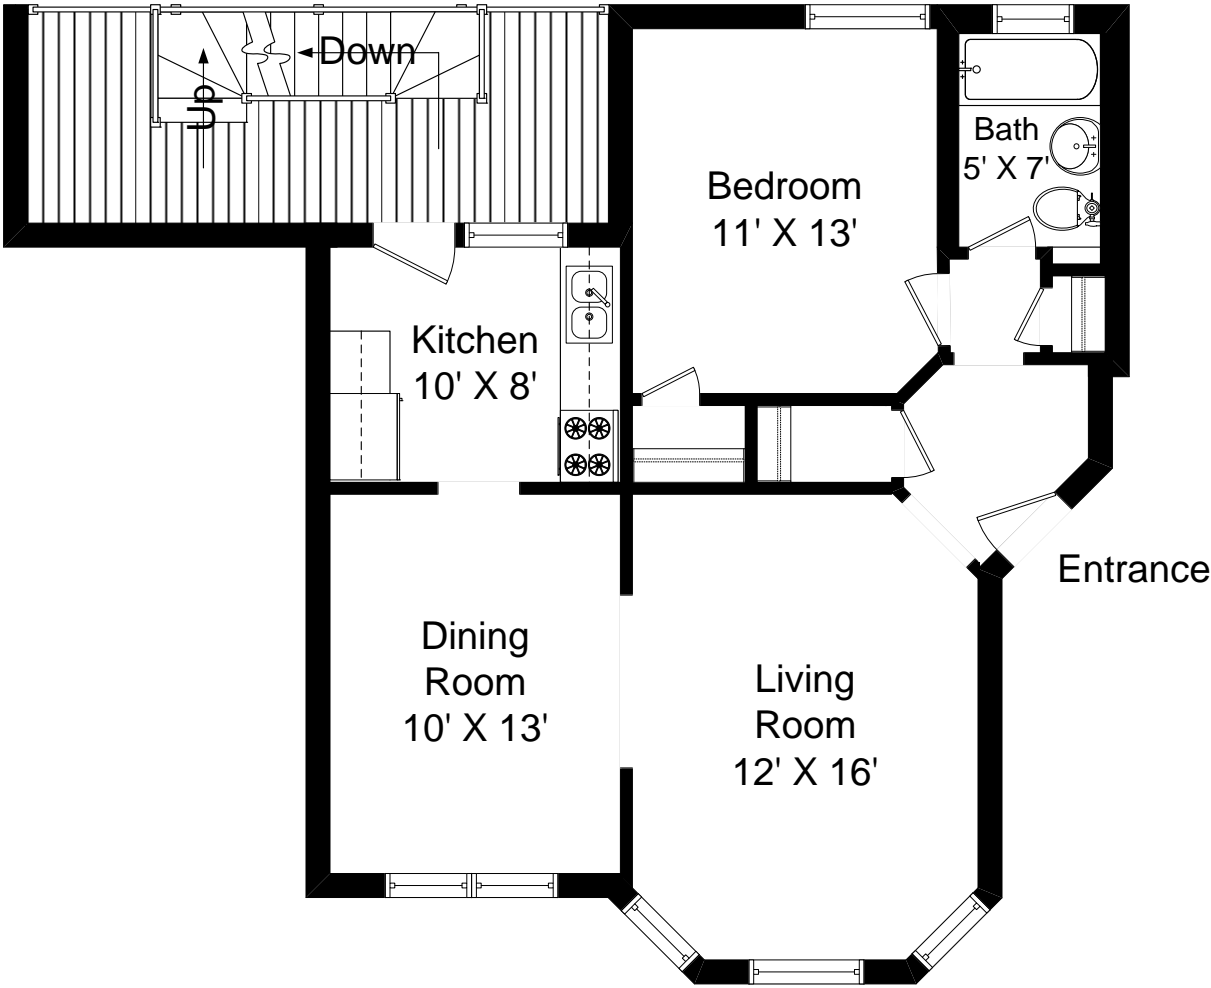

7512 NORTH EASTLAKE TERRACE
UNIT 2W

680 SQUARE FEET

COURTYARD

COURTYARD