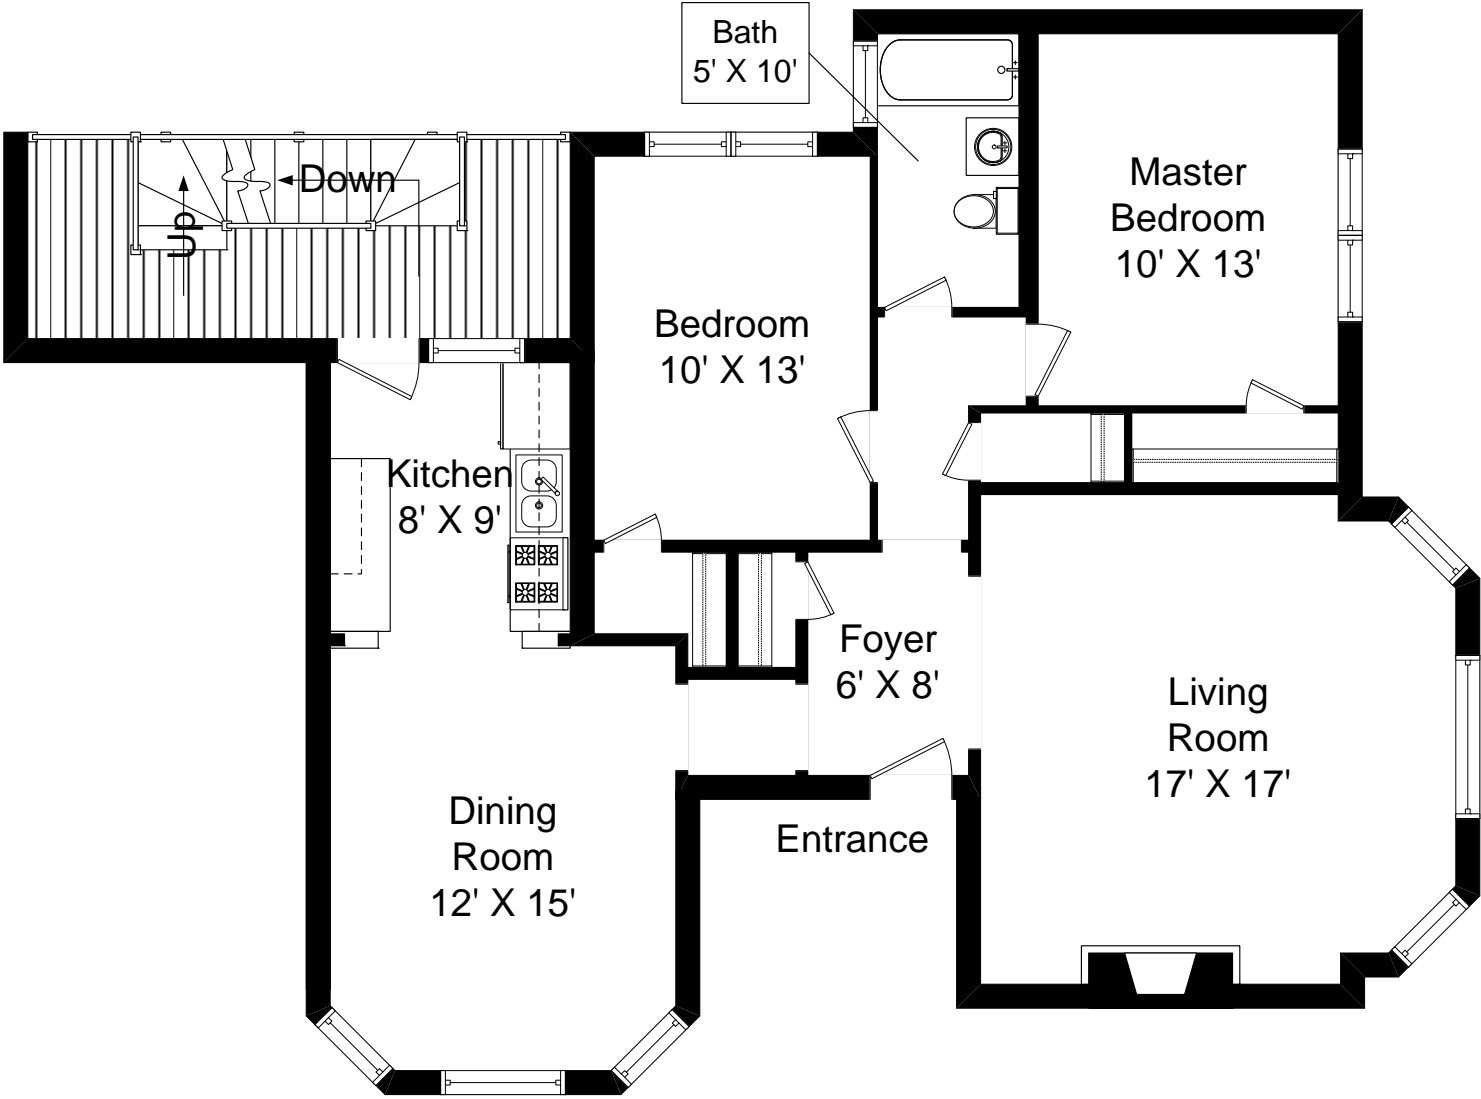

COURTYARD

7512 NORTH EASTLAKE TERRACE
UNIT 3W

680 SQUARE FEET

COURTYARD

COURTYARD

7512 NORTH EASTLAKE TERRACE
UNIT 1E

680 SQUARE FEET

COURTYARD

COURTYARD

7512 NORTH EASTLAKE TERRACE
UNIT 2E

680 SQUARE FEET

COURTYARD

COURTYARD

7512 NORTH EASTLAKE TERRACE
UNIT 3E

680 SQUARE FEET

COURTYARD

COURTYARD

7514 NORTH EASTLAKE TERRACE
UNIT 1

1019 SQUARE FEET

COURTYARD

EASTLAKE TERRACE

COURTYARD

7514 NORTH EASTLAKE TERRACE
UNIT 2

1019 SQUARE FEET