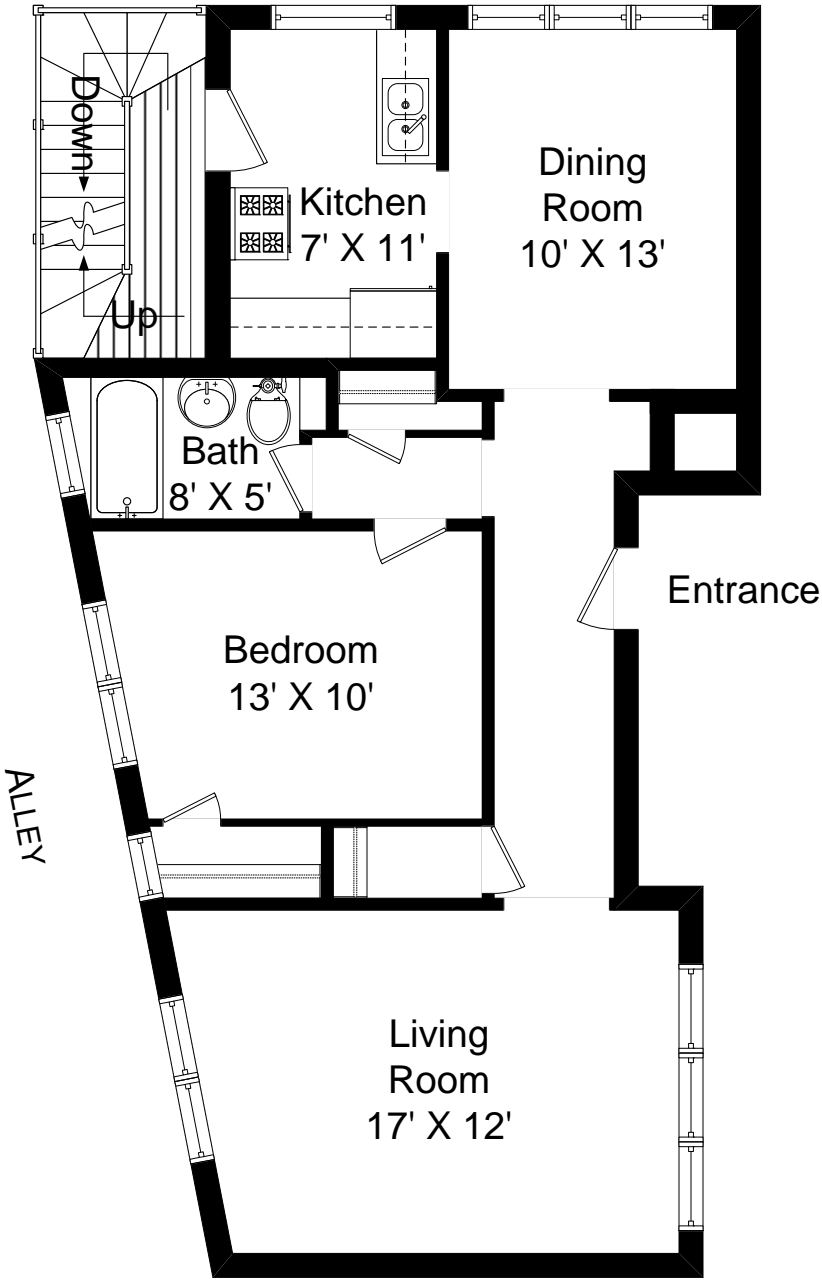

7510 NORTH EASTLAKE TERRACE
UNIT 1W

737 SQUARE FEET

COURTYARD

COURTYARD