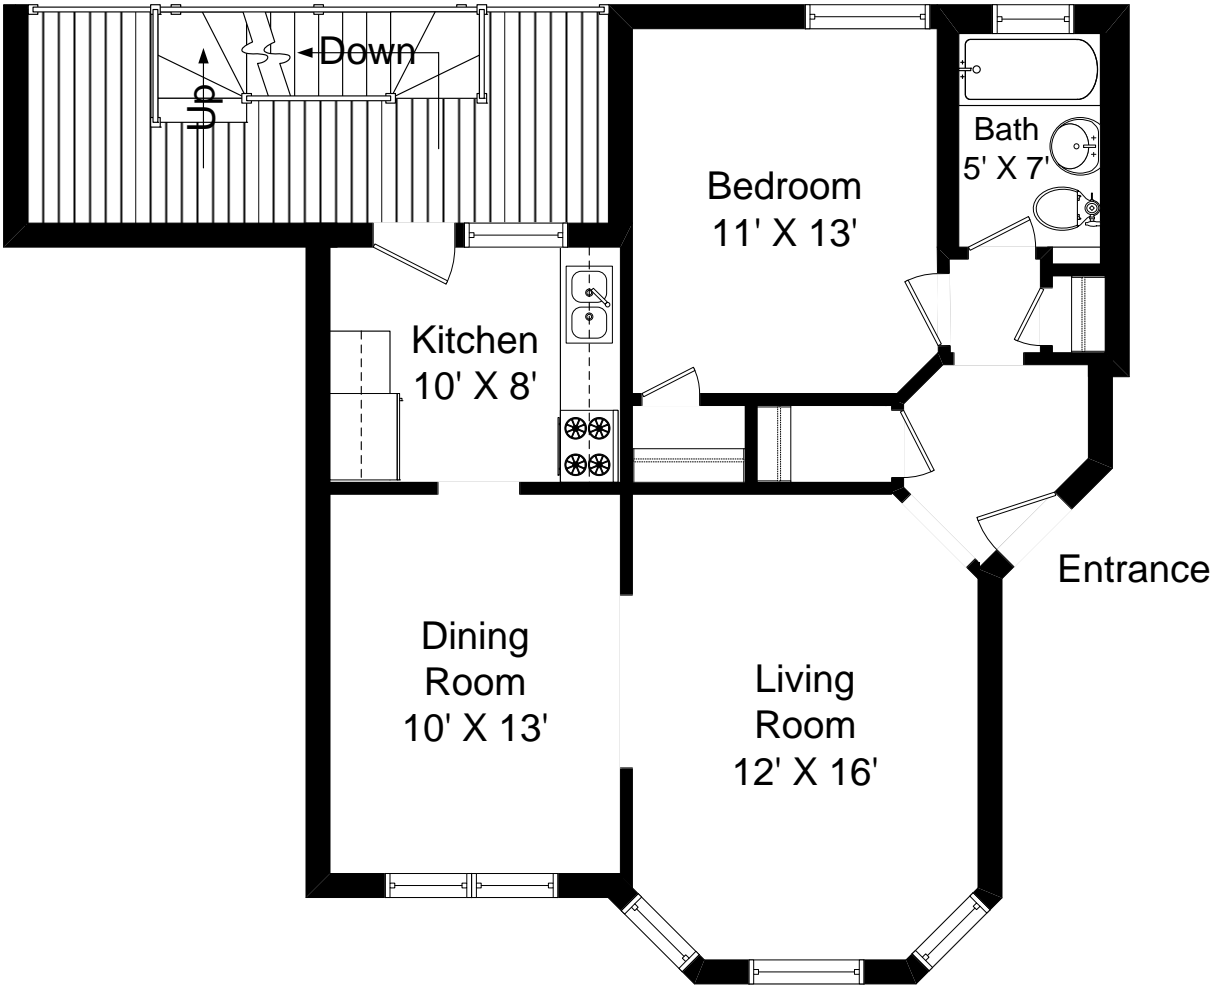

7512 NORTH EASTLAKE TERRACE
UNIT 1W

680 SQUARE FEET

COURTYARD

COURTYARD