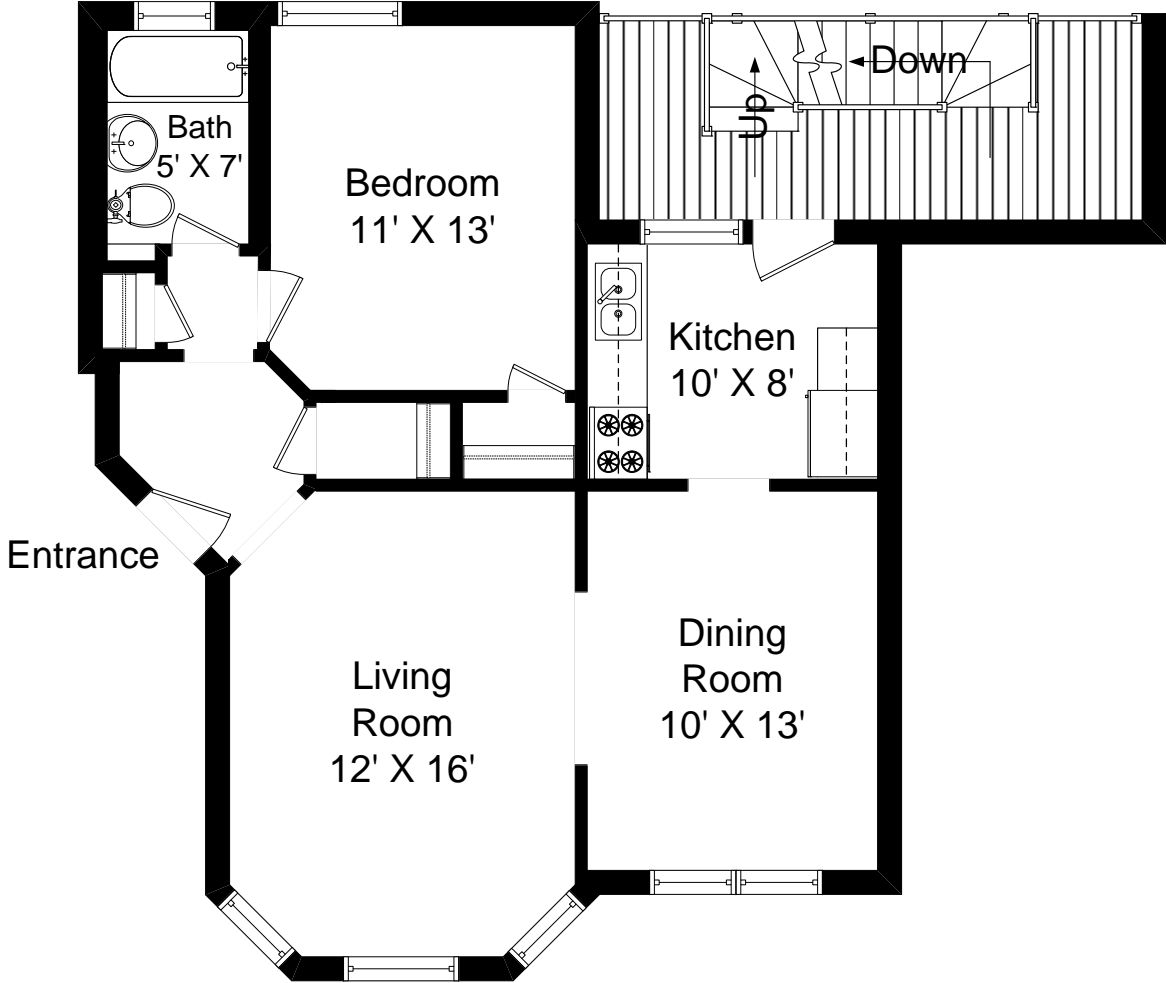

COURTYARD

7512 NORTH EASTLAKE TERRACE
UNIT 1W

680 SQUARE FEET

COURTYARD

COURTYARD

7512 NORTH EASTLAKE TERRACE
UNIT 2W

680 SQUARE FEET

COURTYARD

COURTYARD

7512 NORTH EASTLAKE TERRACE
UNIT 3W

680 SQUARE FEET

COURTYARD

COURTYARD

7512 NORTH EASTLAKE TERRACE
UNIT 1E

680 SQUARE FEET

COURTYARD

COURTYARD

7512 NORTH EASTLAKE TERRACE
UNIT 2E

680 SQUARE FEET

COURTYARD

COURTYARD

7512 NORTH EASTLAKE TERRACE
UNIT 3E

680 SQUARE FEET

COURTYARD