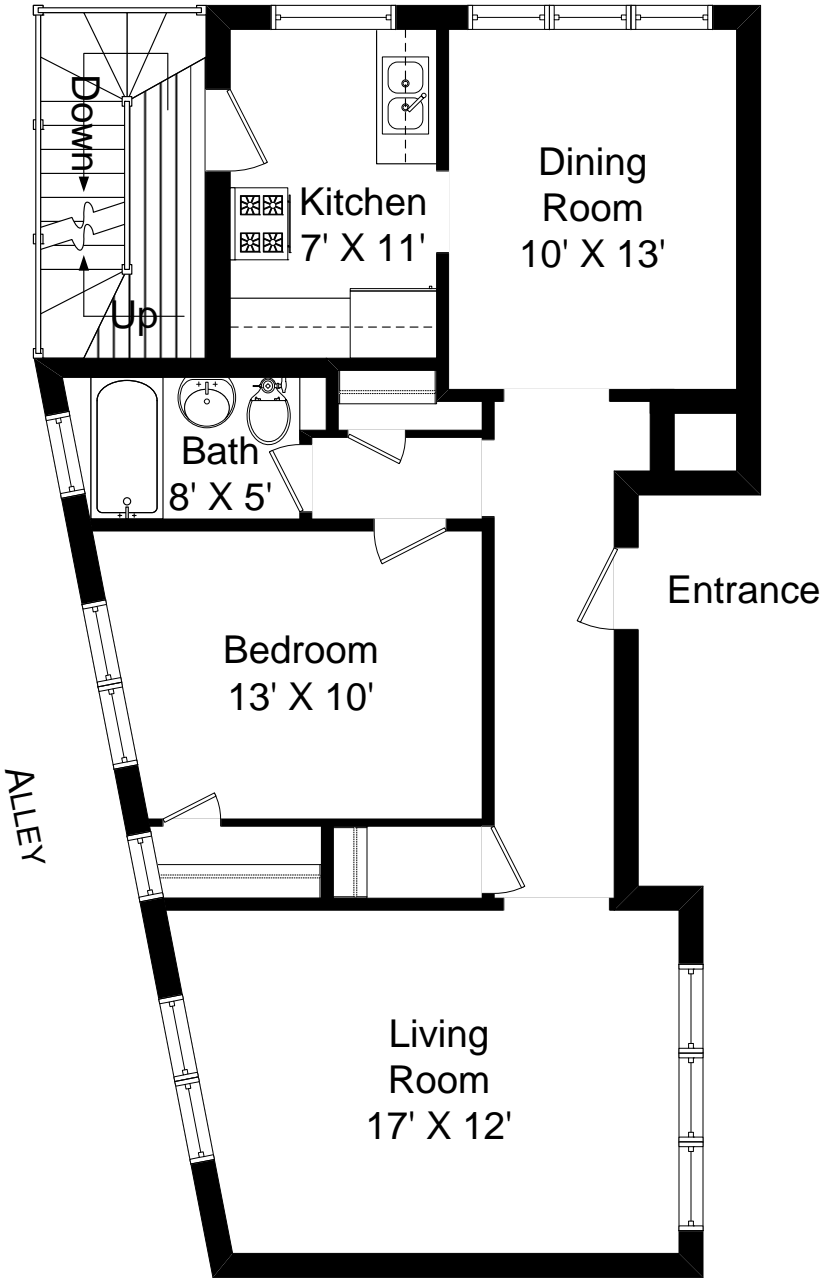

7510 NORTH EASTLAKE TERRACE
UNIT 2W

737 SQUARE FEET

COURTYARD

COURTYARD