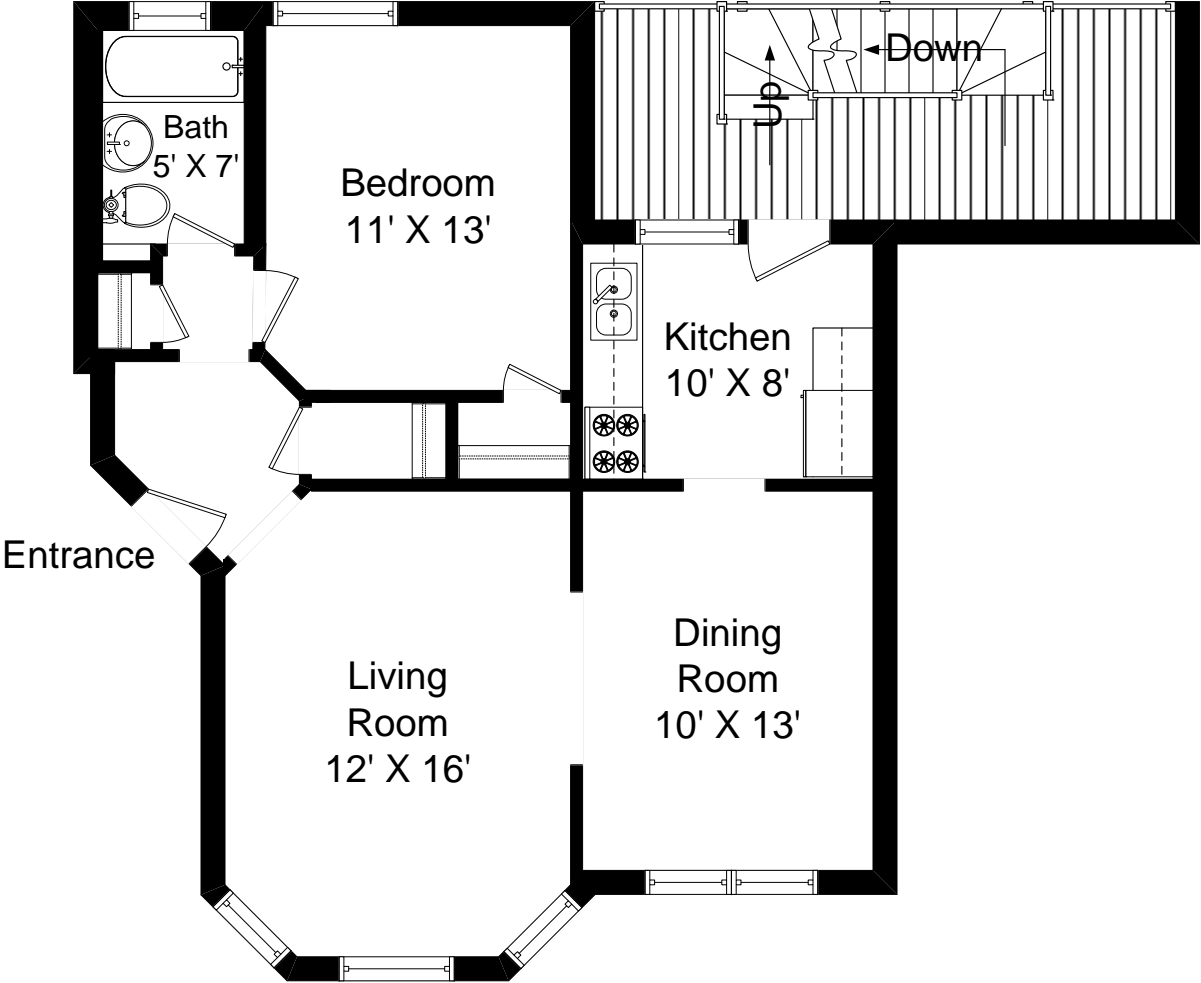

7510 NORTH EASTLAKE TERRACE
UNIT 2E

680 SQUARE FEET

COURTYARD

COURTYARD