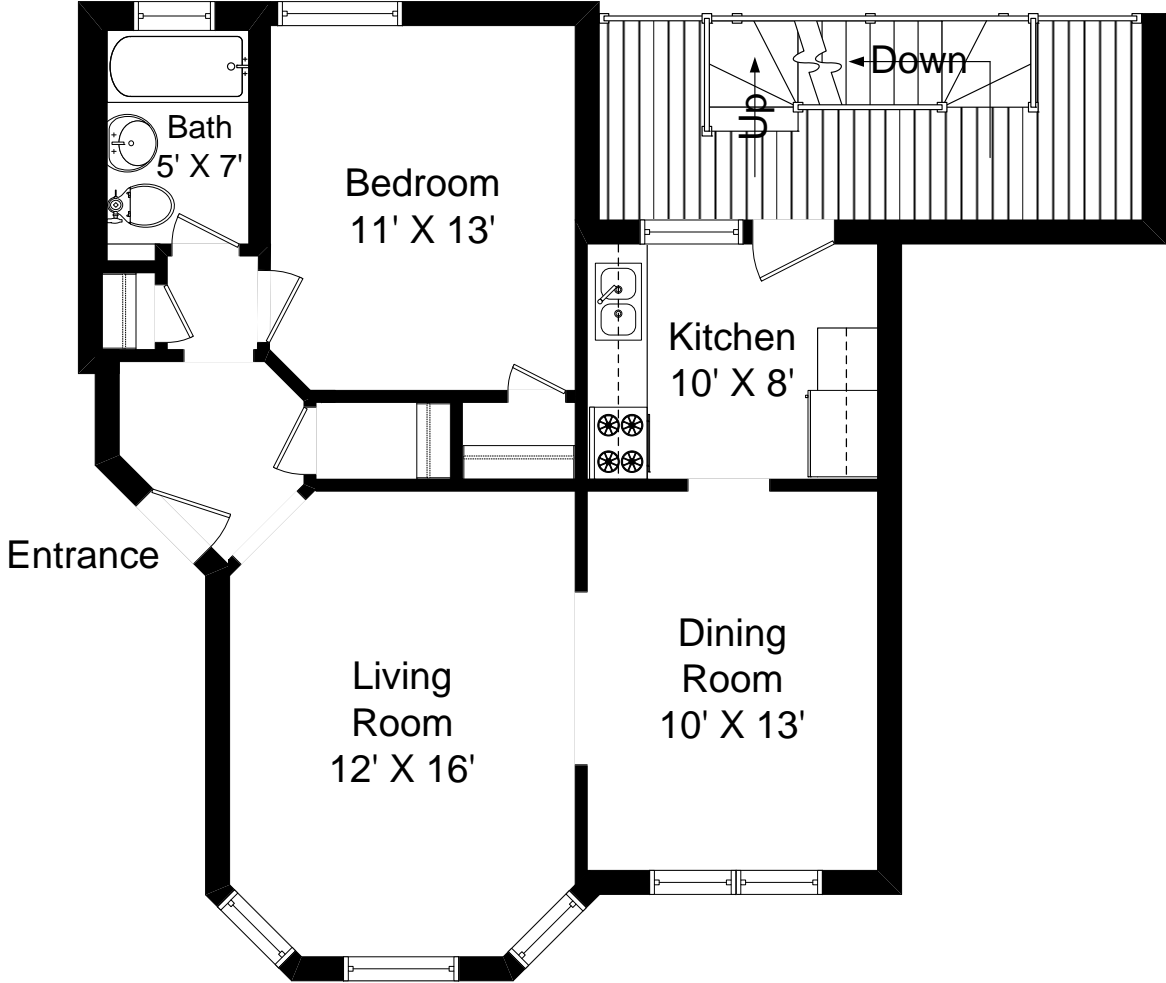

COURTYARD

7512 NORTH EASTLAKE TERRACE
UNIT 1W

680 SQUARE FEET

COURTYARD

COURTYARD

7512 NORTH EASTLAKE TERRACE
UNIT 2W

680 SQUARE FEET

COURTYARD

COURTYARD

7512 NORTH EASTLAKE TERRACE
UNIT 3W

680 SQUARE FEET

COURTYARD

COURTYARD

7512 NORTH EASTLAKE TERRACE
UNIT 1E

680 SQUARE FEET

COURTYARD

COURTYARD

7512 NORTH EASTLAKE TERRACE
UNIT 2E

680 SQUARE FEET

COURTYARD

COURTYARD

7512 NORTH EASTLAKE TERRACE
UNIT 3E

680 SQUARE FEET

COURTYARD