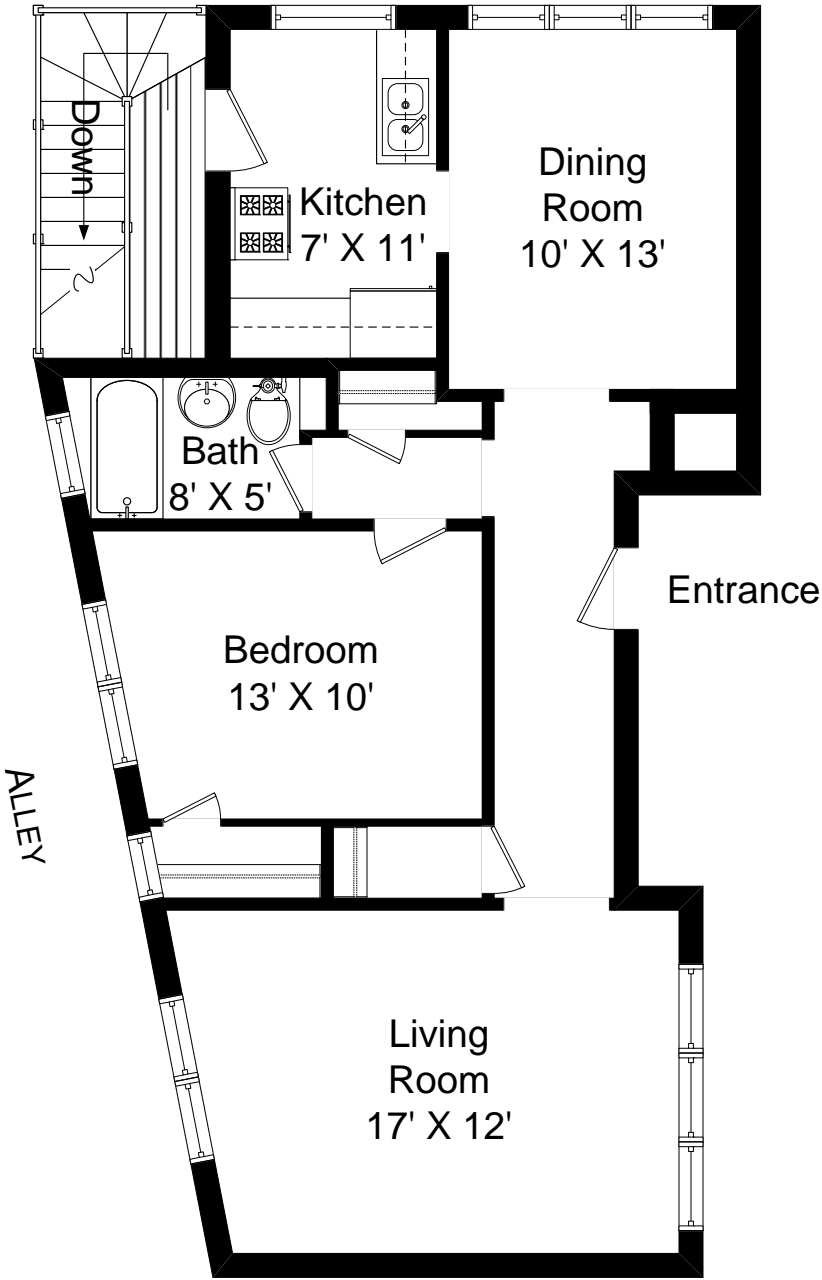

7510 NORTH EASTLAKE TERRACE
UNIT 3W

737 SQUARE FEET

COURTYARD

COURTYARD