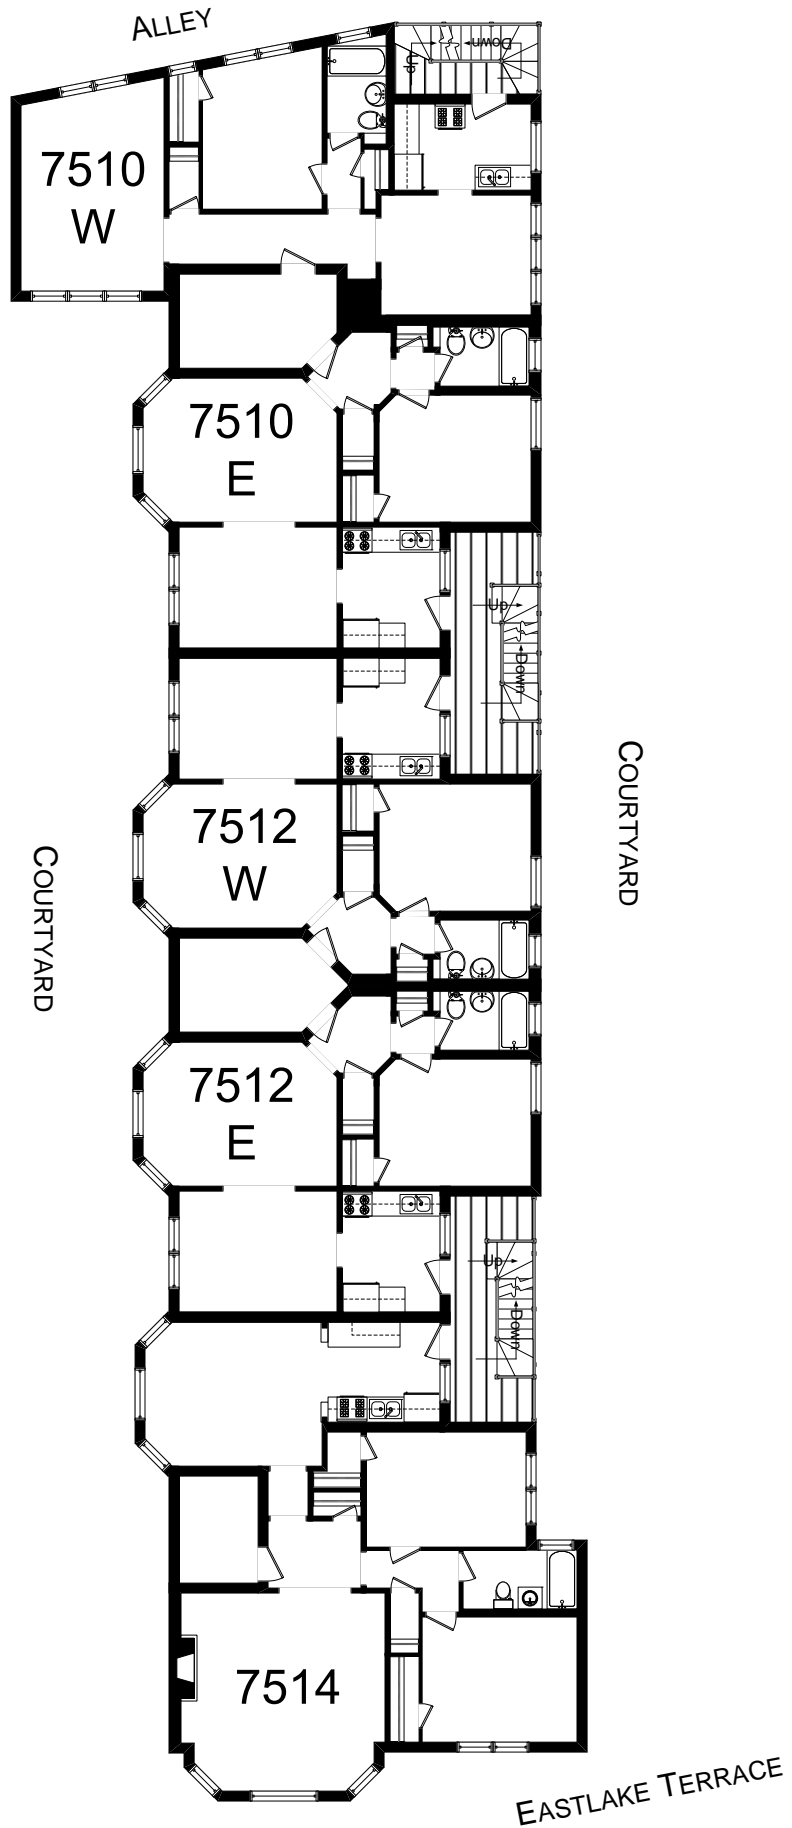

7510 – 14 NORTH EASTLAKE TERRACE