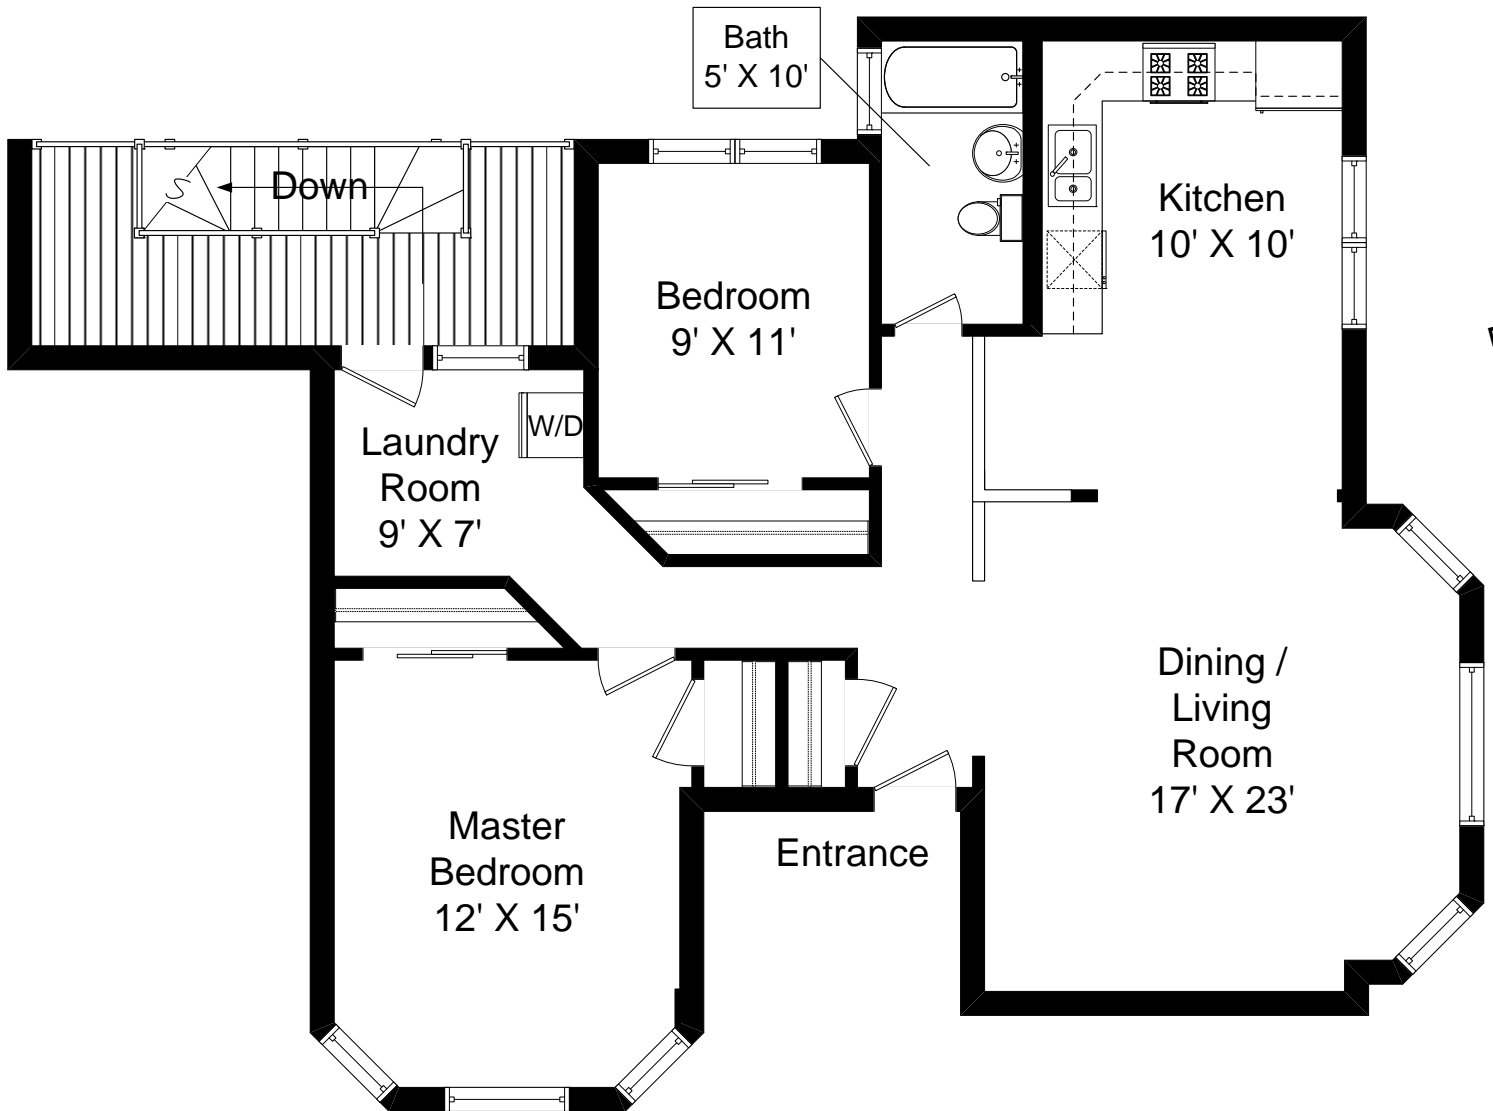

COURTYARD

COURTYARD

7514 NORTH EASTLAKE TERRACE
UNIT 3

1019 SQUARE FEET

COURTYARD

EASTLAKE TERRACE

COURTYARD